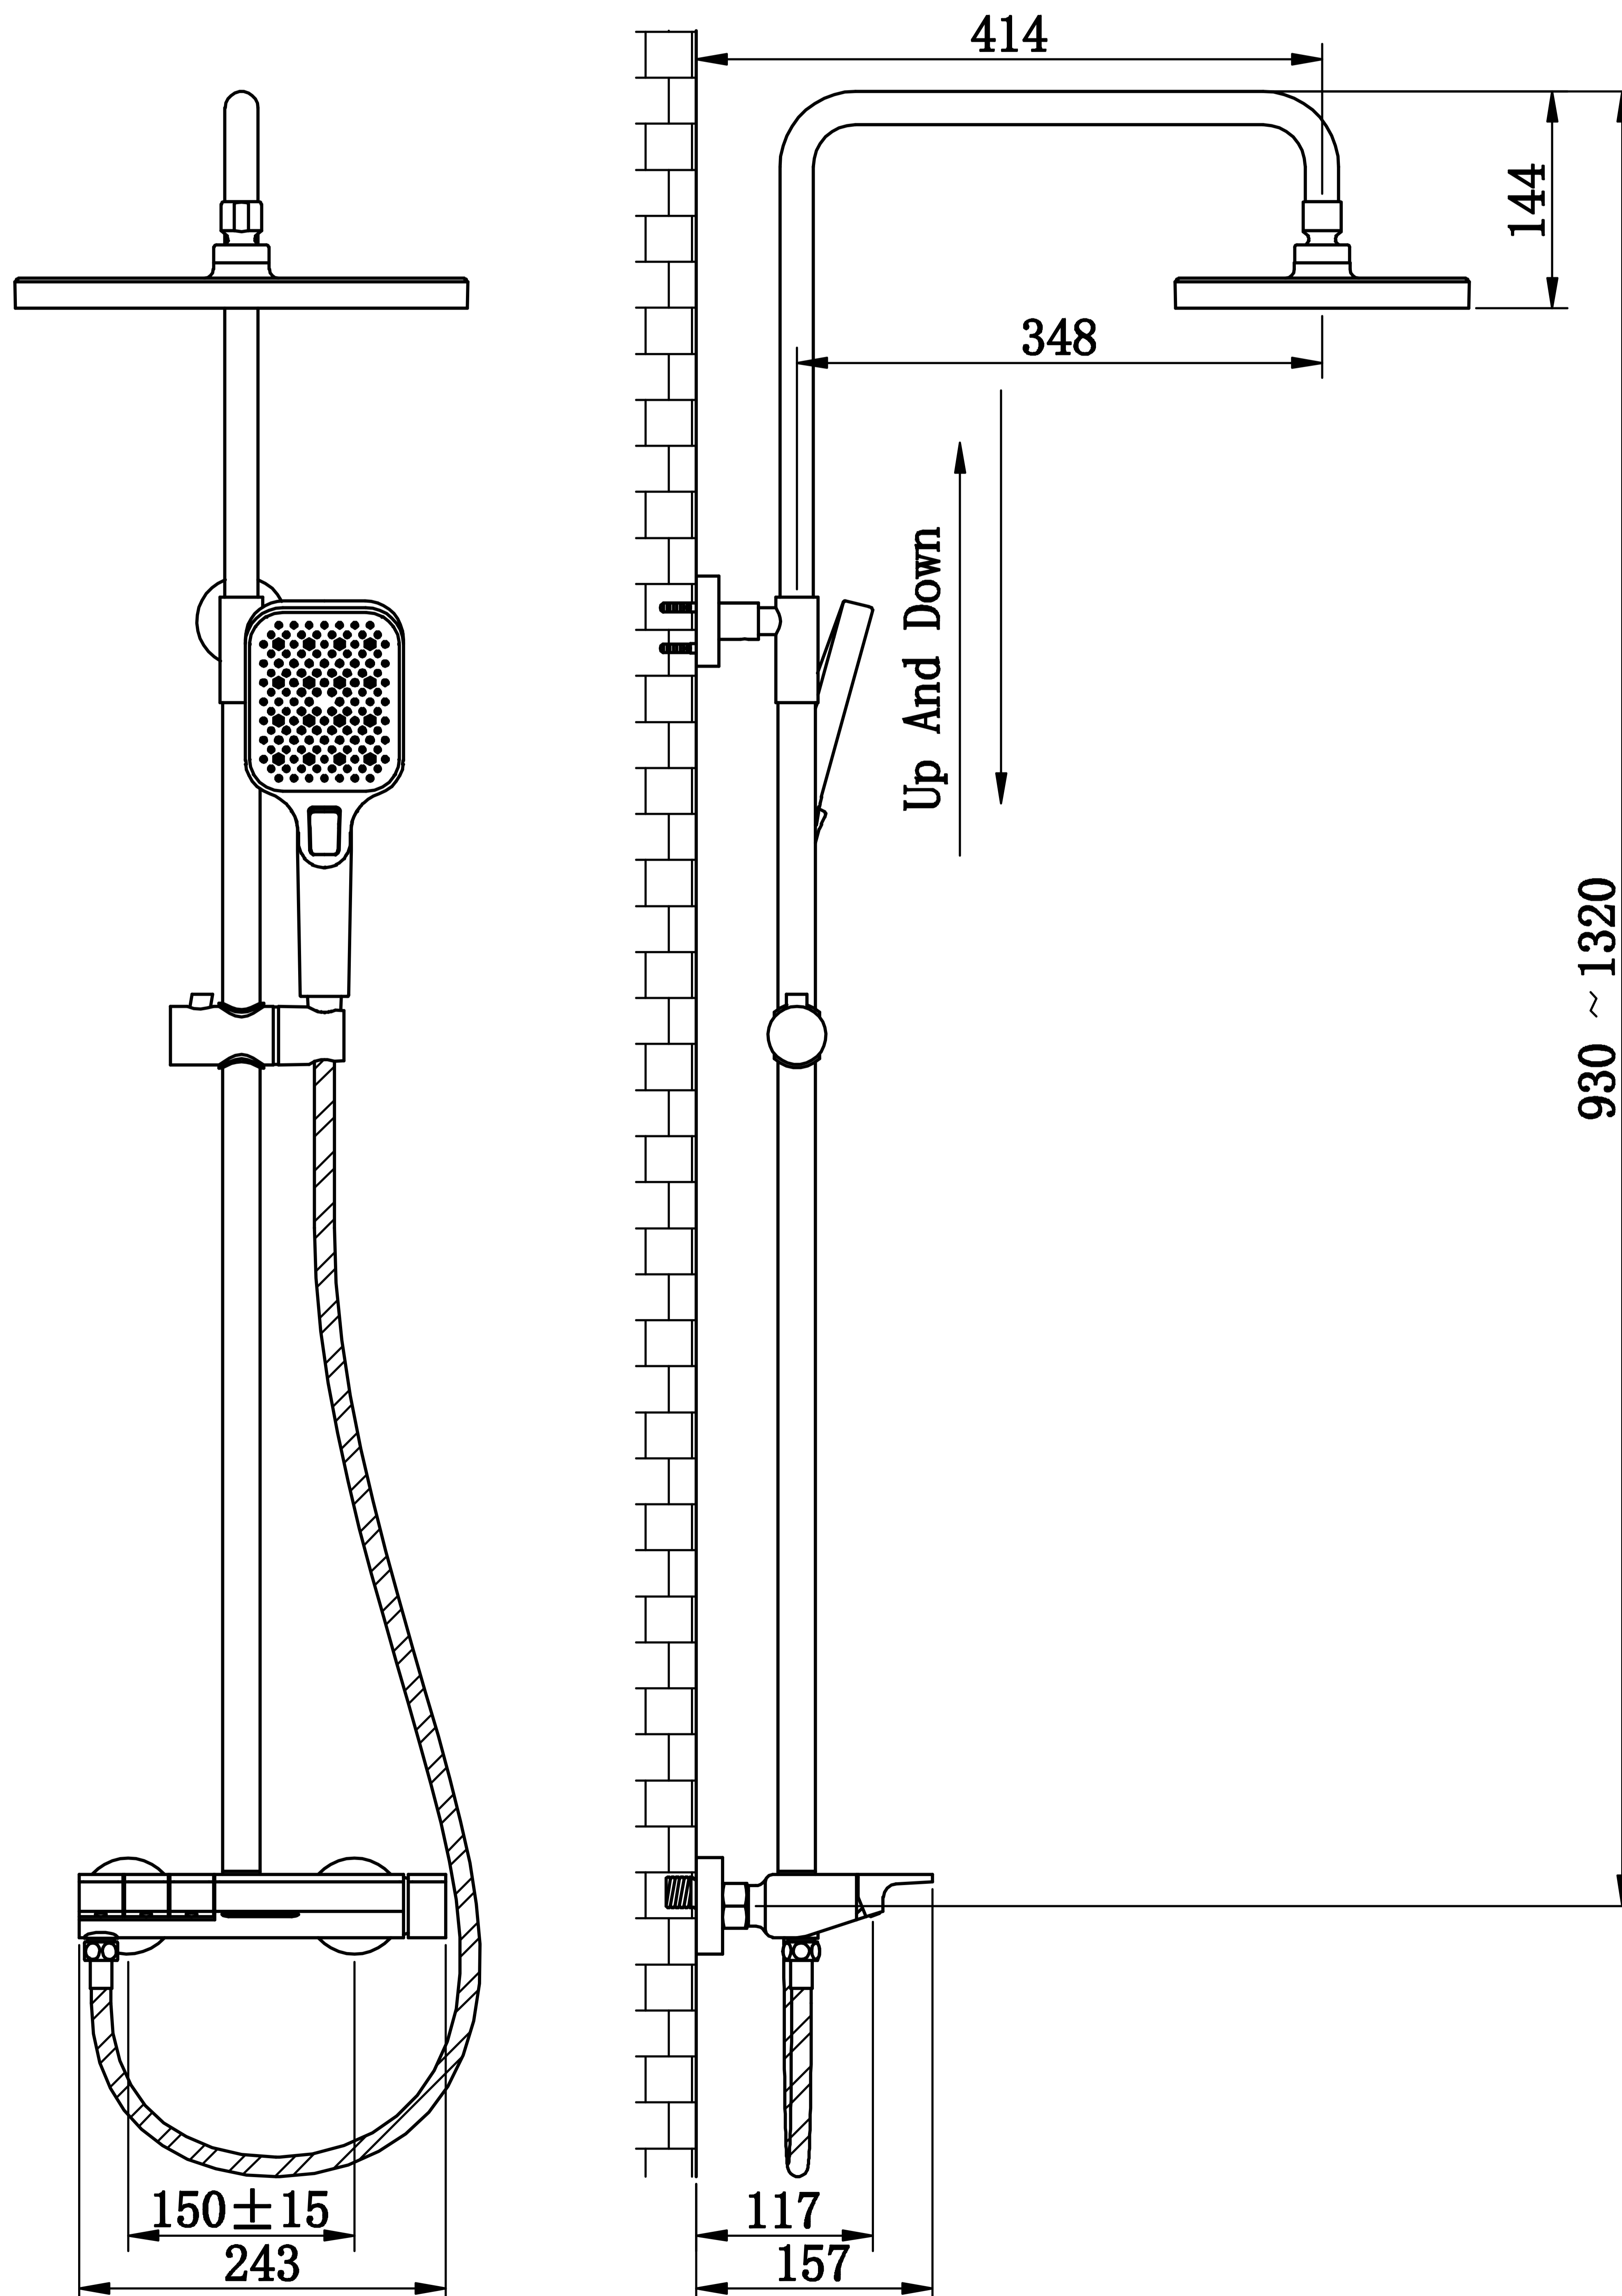

Shower Column

Product Code :1439

Technical Drawing

All dimension are in **mm**